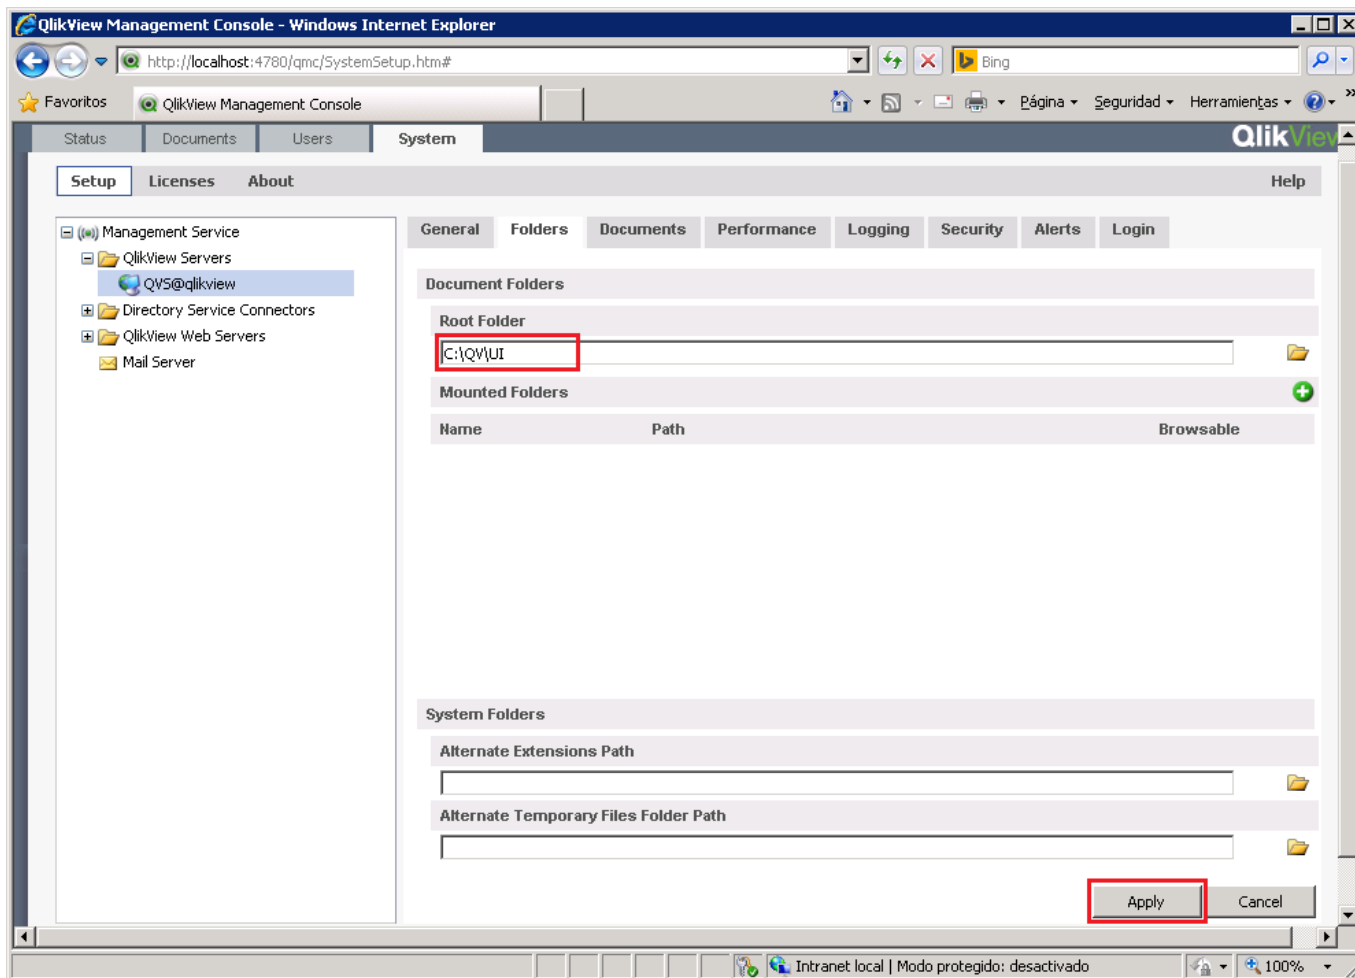

[Maruti Mera Dosst Hindi Dubbed Movie Torrent](#)

xsplitted broadcaster vs gamecaster

[Download Race 3 movie in hindi](#)

Note Do not enable the Windows Media Center software and/or hardware in Media Center 8.1 Apps unless you're comfortable using their own features. The built-in Windows Media Center apps and other hardware are intended to help you manage media. For instance, apps like Spotify and Pandora and even some desktop-only media apps such as YouTube and Twitter. While these might help some users, Windows Media Center is not designed to provide any real multimedia experience. Windows Media Center 8.1 does not connect to a network and does not support any media files that appear in an application store, like those in Windows Media Center 8.0 Apps or with Windows Media Hub.. Email : nintendo_k_mackenzie@yahoo.com Telephone : 650-522-8821 Home Page: www.nintendo.net.. Windows Media Center may be installed from a USB thumbdrive to make additional media centers available. This procedure assumes that you already have the file management software, Media Center 7 Professional 2.6.5 installed. [Zindagi Na Milegi Dobara 1080p Movie Download Kickass](#)

xsplitted broadcaster free

[Avatar Movie In Hindi In High Quality Torrent Download](#)

Download Link (Torrent): <http://sdrcenter.nintendo.net/index_en.html?cid=848771ecc1..> Click Windows Media Center and follow the on-screen instructions. Windows Media Center 8.1 Media Center lets you access Windows Media Hub on computers running Windows 8 or Windows RT 8.1.. Binaries (x86 and x64) are shipped with Windows 2000, Server 2000, Server 2003,