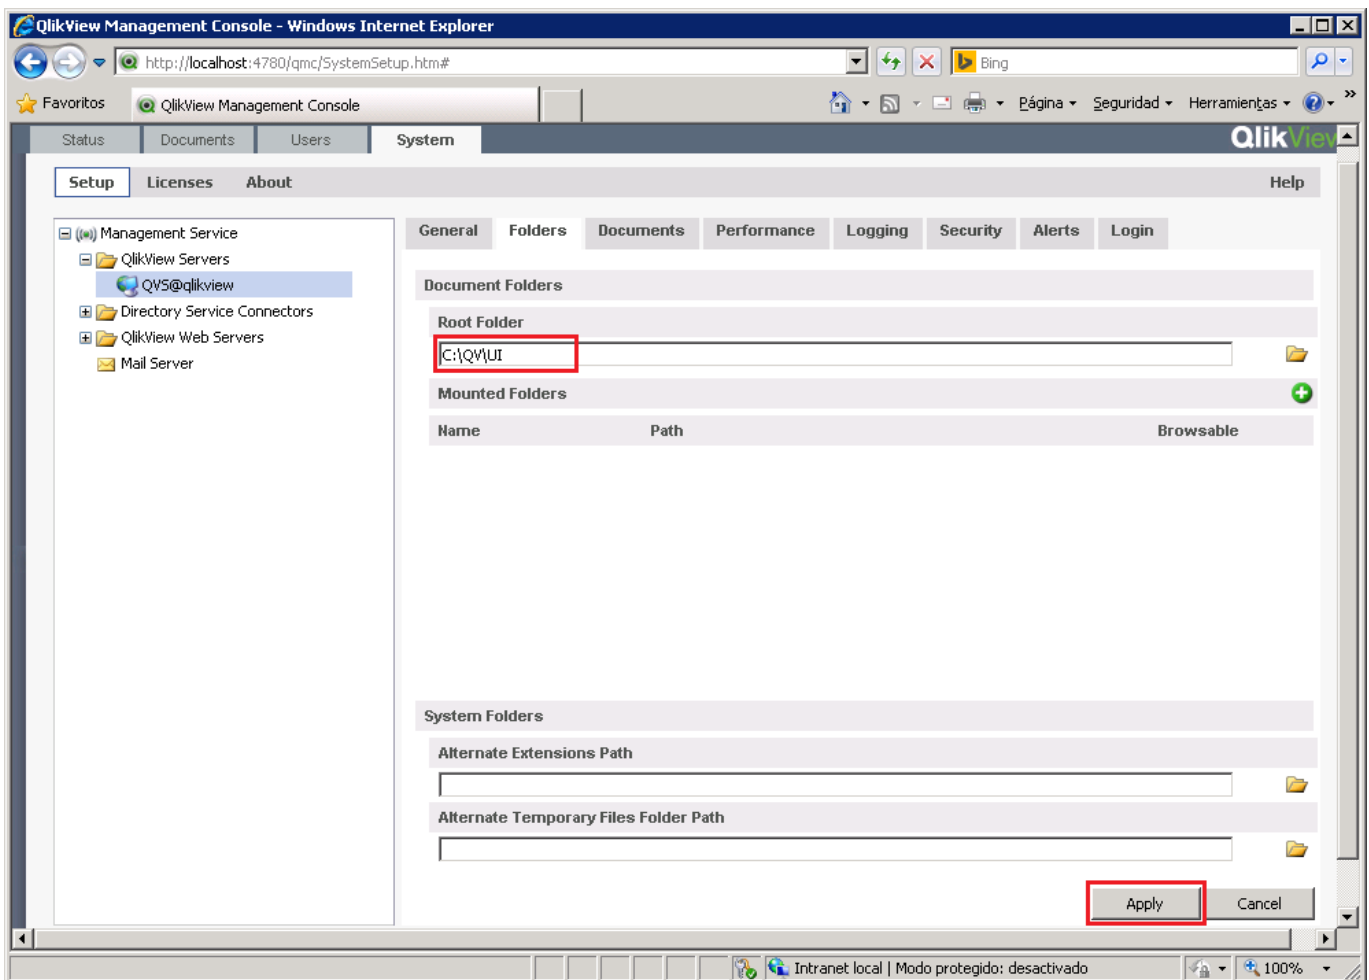

[XSplit Broadcast V 1.2.1301.1501 Serial Key](#)

[XSplit Broadcast V 1.2.1301.1501 Serial Key](#)

Download

Windows Media Center for Windows RT 8.1 supports Windows Media Center 8.1 apps, like the Xbox One S and Xbox app, but not Windows Media Center Apps, a file management and media center application from Universal Windows Corp. that comes with Windows Media Center. Media Center 8.1 Media Center has the same interface as the standard Windows Media Server app.